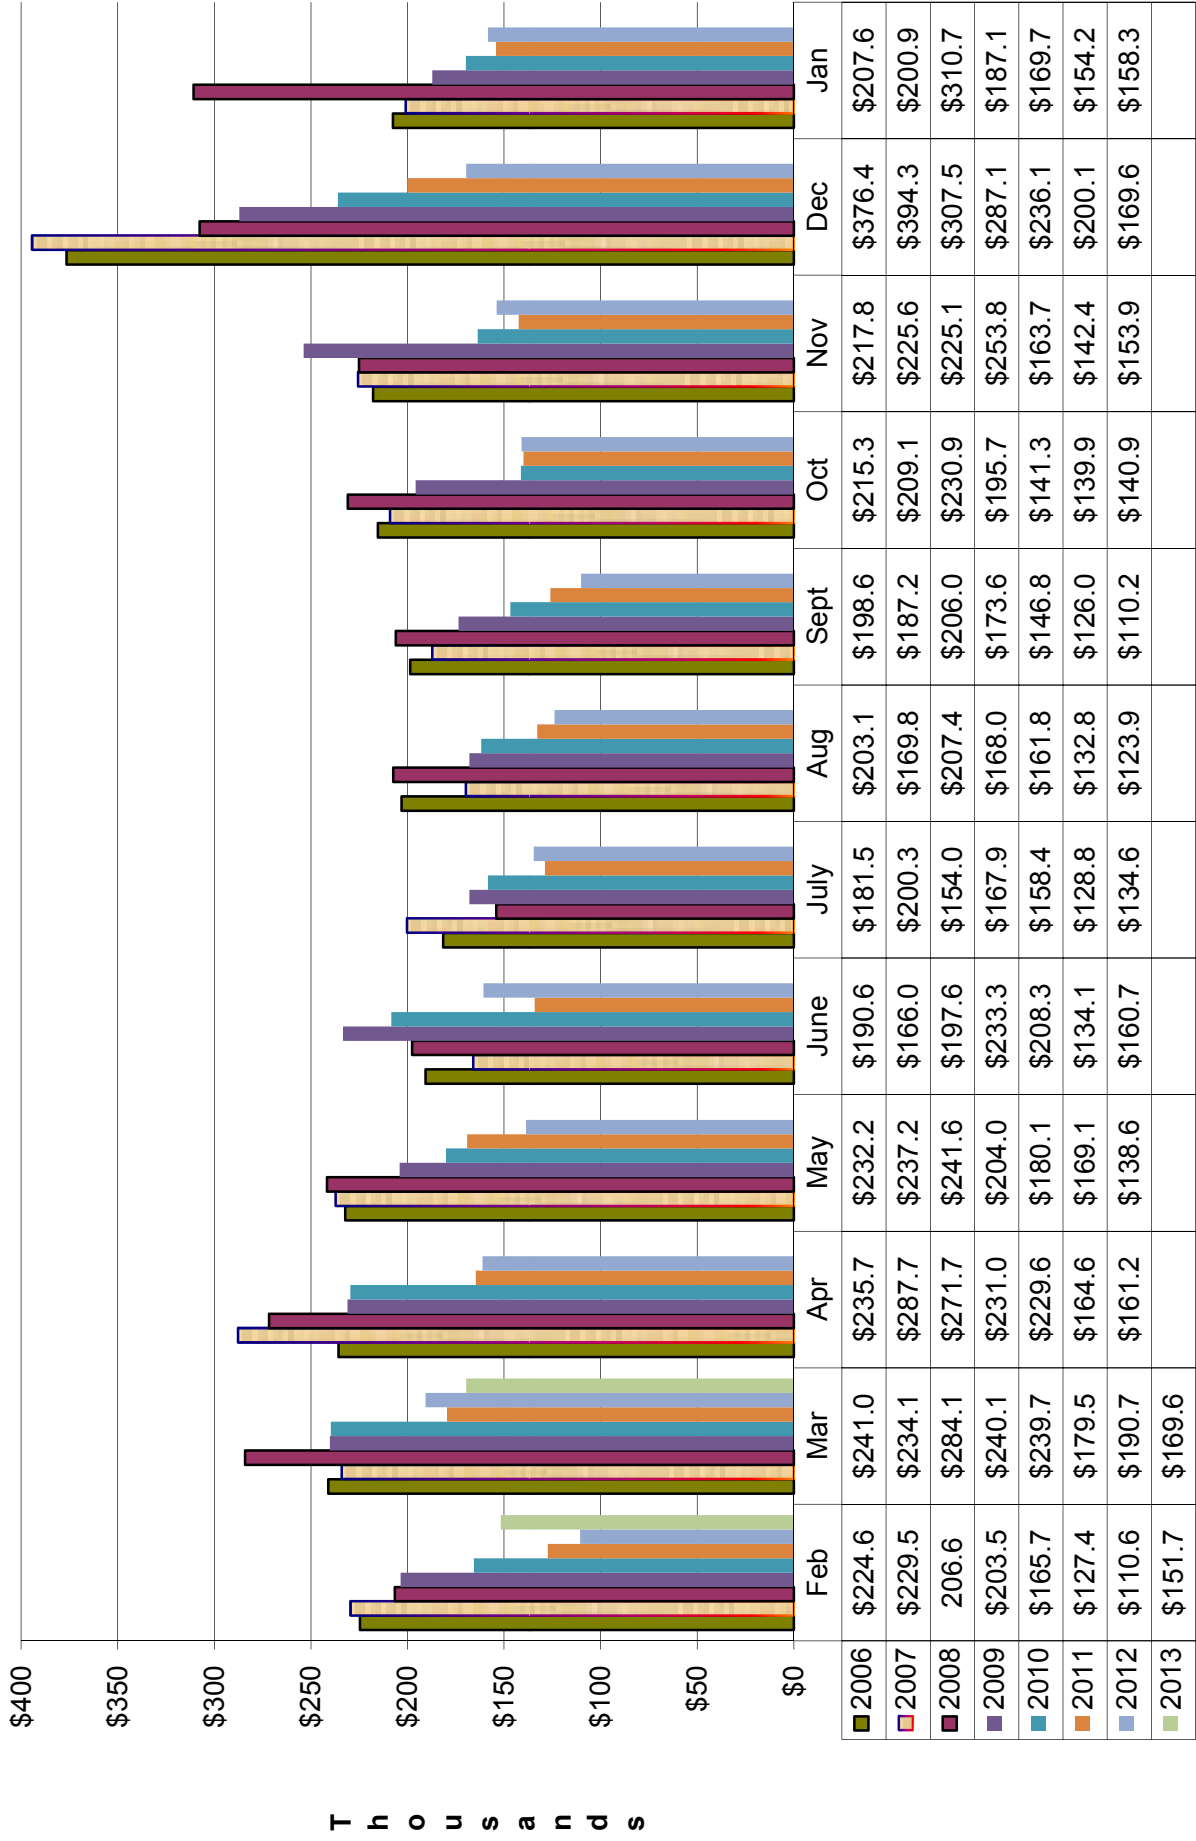

Grand Canyon Synod of the ELCA Mission Support with Monthly Detail

Grand Canyon Synod of the ELCA Mission Support by Month 2006-2013

T h o u s a n d s

Grand Canyon Synod of the ELCA - Mission Support Fiscal Year 2012-2013 Actual Compared to Budget

Grand Canyon Synod of the ELCA - Mission Support By Year