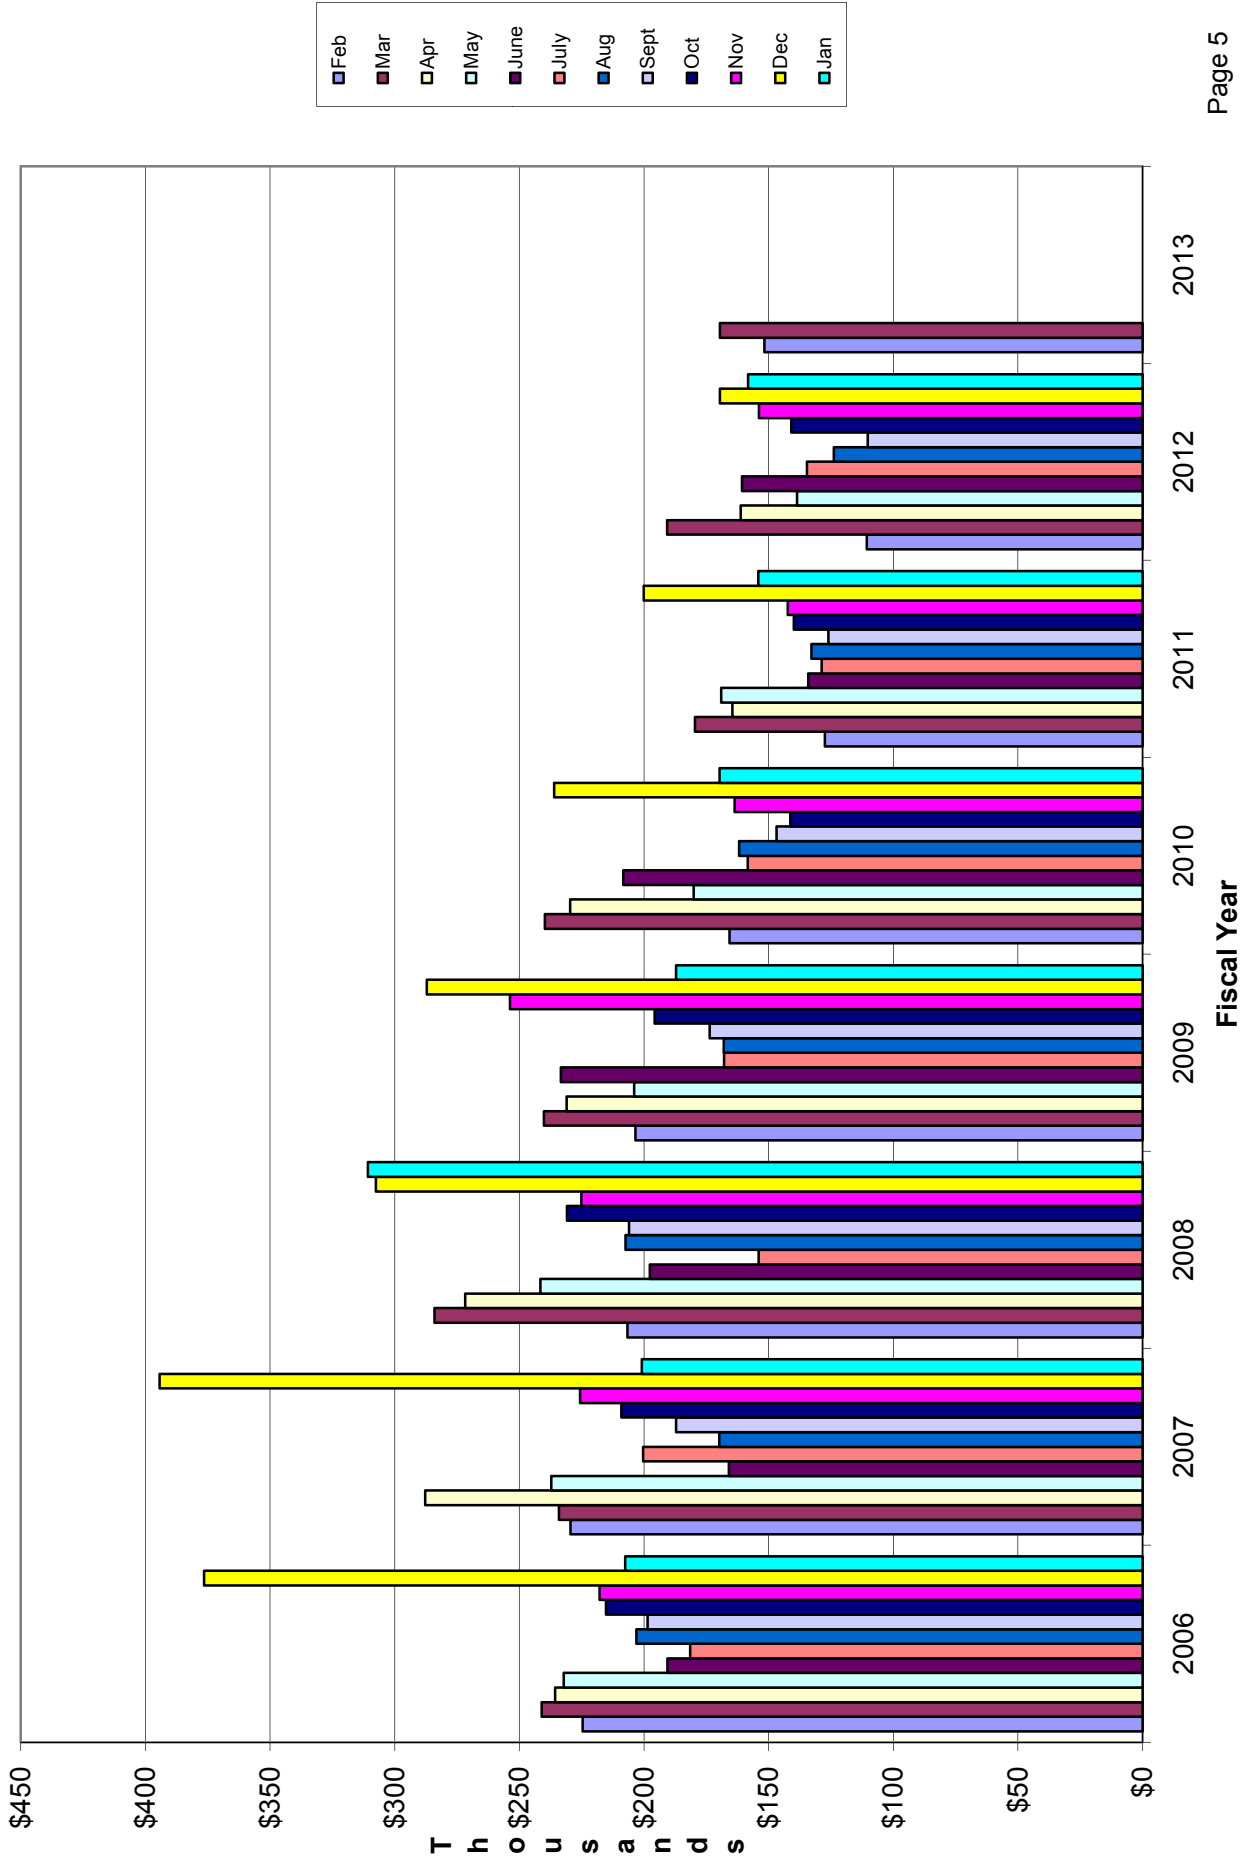

Grand Canyon Synod of the ELCA Mission Support with Monthly Detail

Grand Canyon Synod of the ELCA Mission Support by Month 2006-2013

T h o u s a n d s

Grand Canyon Synod of the ELCA - Mission Support Fiscal Year 2012-2013 Actual Compared to Budget

Grand Canyon Synod of the ELCA - Mission Support By Year